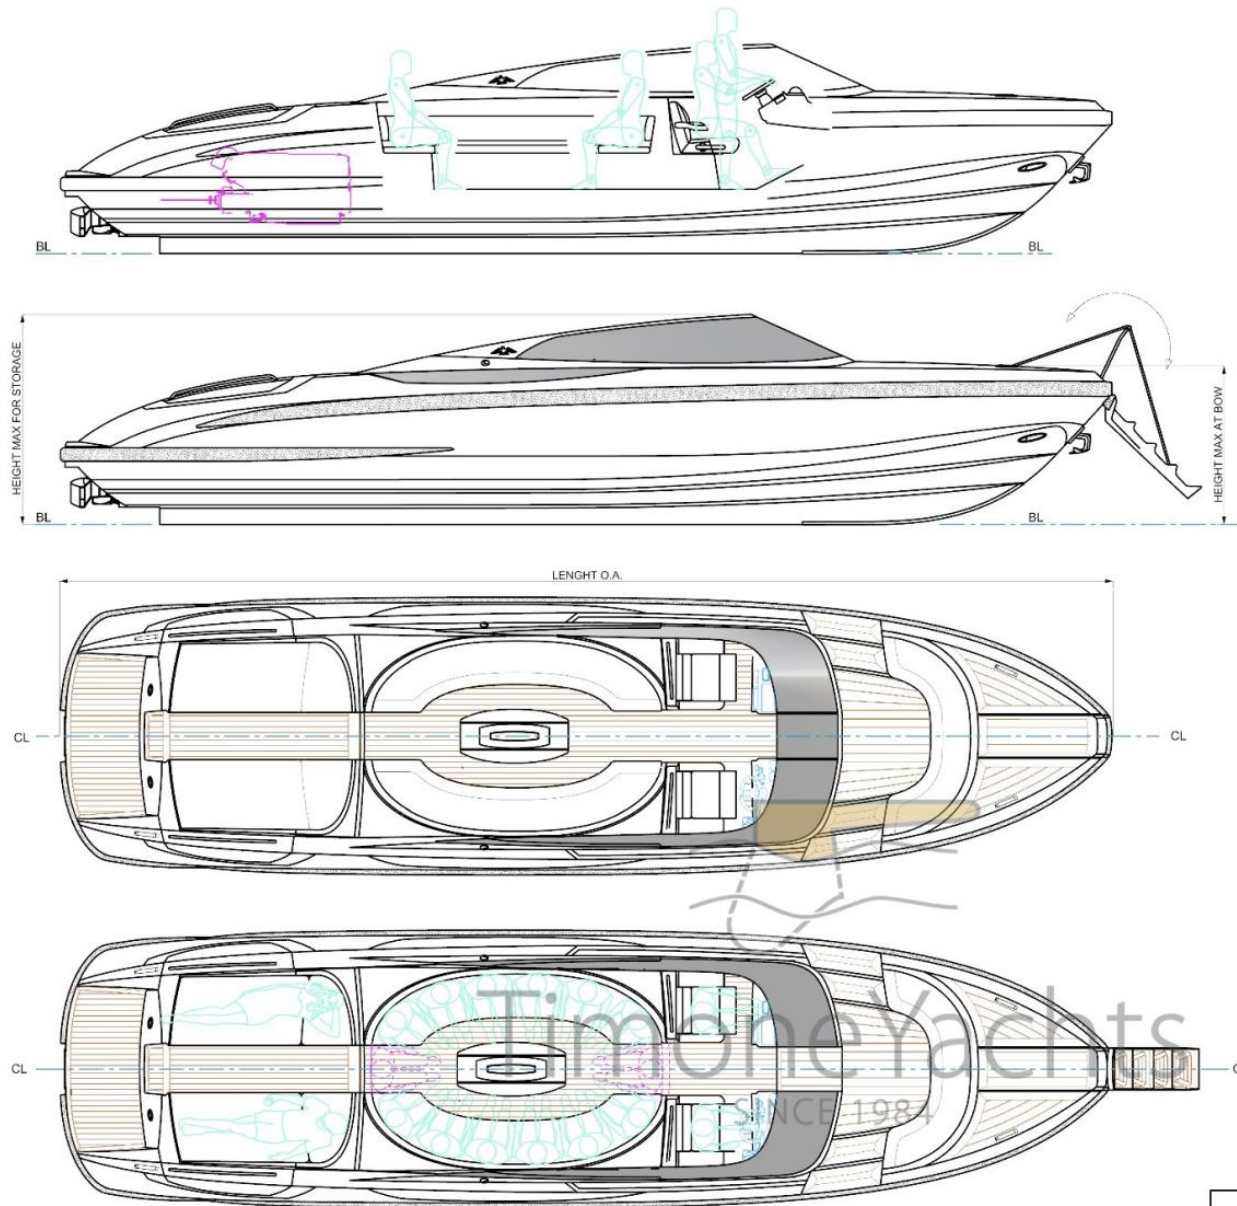

VENDITA USATA

34 jet tender

Descrizione

- Altezza max 1.58
- certified for 14 passengers
- tops 50kts
- Anchor with electric windlass
- Beach landing stepped ramp, hydraulically actuated
- Professional waterjet drives with stainless steel and titanium parts
- Recessed 4 steps swim ladder
- 700 l fuel tank
- 65 l fridge
- No. 2 GPS/Multifunction display with digital switching to manage the onboard services through an intuitive graphic, stereo and VHF
- Castoldi ACES electronic control system with joystick for docking
- Bow rider access
- 700k euro brand new price

CAPACITÀ DEL CARBURANTE

700

ORE MOTORE

180

LUNGHEZZA

9.90

TIRANTE D'ACQUA/PESCAGGIO

0.45

MARCA DEL MOTORE

Yanmar

POTENZA

2 X 440 CV

Generale

TIPO	MODELLO
Motobarca	34 jet tender

Dimensioni / Prestazione

CAPACITÀ DEL SERBATOIO (L)	VELOCITÀ DI CROCIERA (ND)	VELOCITÀ MASSIMA (ND)
700	40	50

TECHNICAL DATASHEET		
LENGHT O.A.	m	10,5
BEAM MAX	m	2,80
HEIGHT MAX AT BOW	m	1,62
HEIGHT MAX FOR STORAGE	m	2,20
PASSENGER CAPACITY		16
DIESEL POWER MAX (100%)	hp	2x440
FUEL CAPACITY	l	700
BOAT WEIGHT (EMPTY)	kg	4100
CARRYING CAPACITY	kg	1900