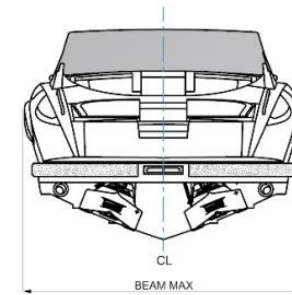

VENDITA USATA

castoldi 34 jet tender

Descrizione

- Altezza max 1.58
- certified for 14 passengers
- tops 50kts
- Anchor with electric windlass
- Beach landing stepped ramp, hydraulically actuated
- Professional waterjet drives with stainless steel and titanium parts
- Recessed 4 steps swim ladder
- 700 l fuel tank
- 65 l fridge
- No. 2 GPS/Multifunction display with digital switching to manage the onboard services through an intuitive graphic, stereo and VHF
- Castoldi ACES electronic control system with joystick for docking
- Bow rider access
- 700k euro brand new price

MARCA DEL MOTORE

Yanmar

POTENZA

2 X 440 CV

Generale

TIPO	COSTRUTTORE	MODELLO
Motobarca	castoldi	34 jet tender

Dimensioni / Prestazione

CAPACITÀ DEL SERBATOIO (L)	VELOCITÀ DI CROCIERA (ND)	VELOCITÀ MASSIMA (ND)
700	40	50

TECHNICAL DATASHEET		
LENGHT O.A.	m	10,5
BEAM MAX	m	2,80
HEIGHT MAX AT BOW	m	1,62
HEIGHT MAX FOR STORAGE	m	2,20
PASSENGER CAPACITY		16
DIESEL POWER MAX (100%)	hp	2x440
FUEL CAPACITY	l	700
BOAT WEIGHT (EMPTY)	kg	4100
CARRYING CAPACITY	kg	1900