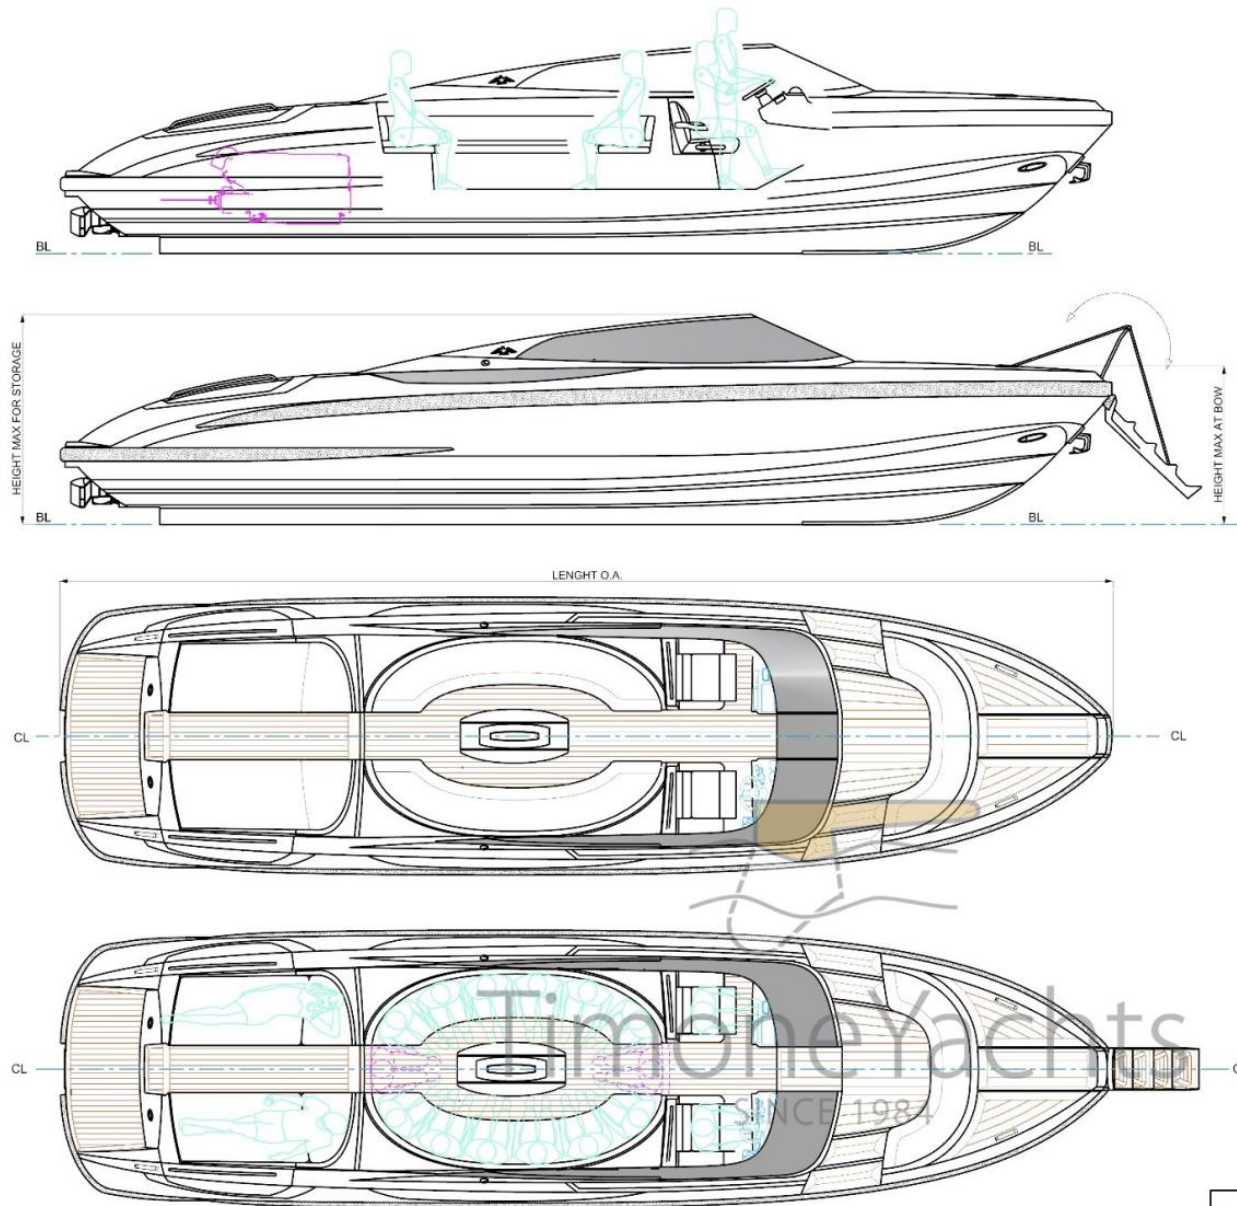

VENDITA USATA

castoldi 34 jet tender

Descrizione

- Altezza max 1.58
- certified for 14 passengers
- tops 50kts
- Anchor with electric windlass
- Beach landing stepped ramp, hydraulically actuated
- Professional waterjet drives with stainless steel and titanium parts
- Recessed 4 steps swim ladder
- 700 l fuel tank
- 65 l fridge
- No. 2 GPS/Multifunction display with digital switching to manage the onboard services through an intuitive graphic, stereo and VHF
- Castoldi ACES electronic control system with joystick for docking
- Bow rider access
- 700k euro brand new price

CAPACITÀ DEL CARBURANTE

700

ORE MOTORE

180

LUNGHEZZA

9.90

TIRANTE D'ACQUA/PESCAGGIO

0.45

MARCA DEL MOTORE

Yanmar

POTENZA

2 X 440 CV

Generale

TIPO	COSTRUTTORE	MODELLO
Motobarca	castoldi	34 jet tender

Dimensioni / Prestazione

CAPACITÀ DEL SERBATOIO (L)	VELOCITÀ DI CROCIERA (ND)	VELOCITÀ MASSIMA (ND)
700	40	50

TECHNICAL DATASHEET		
LENGHT O.A.	m	10,5
BEAM MAX	m	2,80
HEIGHT MAX AT BOW	m	1,62
HEIGHT MAX FOR STORAGE	m	2,20
PASSENGER CAPACITY		16
DIESEL POWER MAX (100%)	hp	2x440
FUEL CAPACITY	l	700
BOAT WEIGHT (EMPTY)	kg	4100
CARRYING CAPACITY	kg	1900