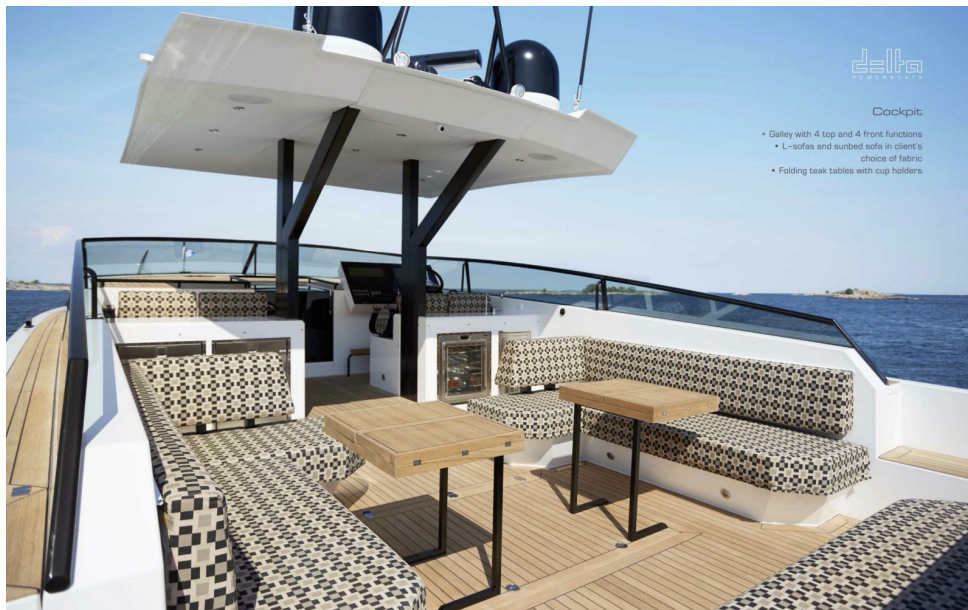

60 open

Deck and cockpit plan

060 R01708 5

Helm station