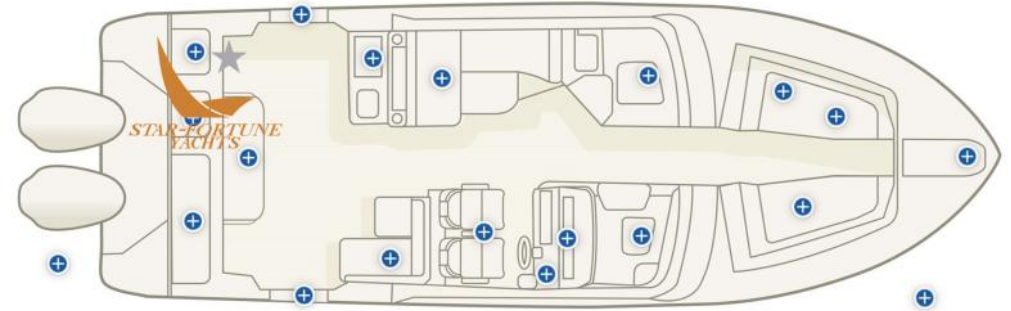

350 Yamaha Four-Stroke
TRIPLE

Top Speed: 56.2 MPH @ 6100 RPM
Optimum Cruise: 30.5 MPH @ 3600 RPM
GPH at Optimum Cruise: 27.7
MPG at Optimum Cruise: 1.10

PERFORMANCE DATA

COMPARE

XTO Offshore® 450
TWIN

COMPARE